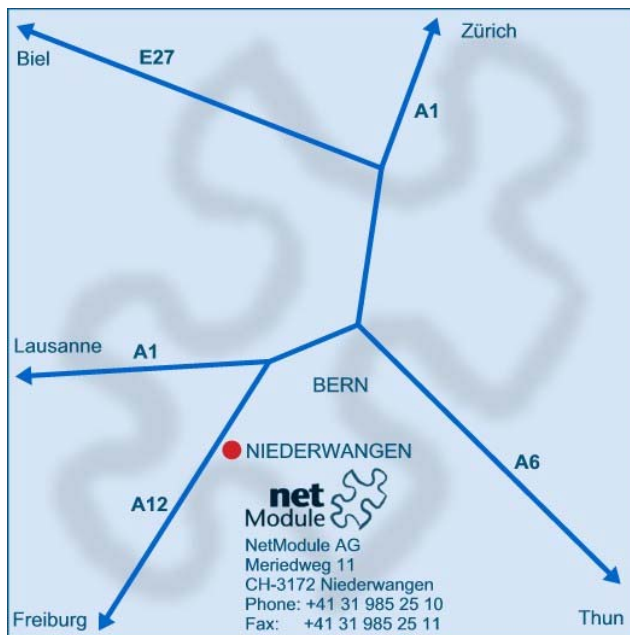

How to find us

N I E D E R W A N G E N

Address:

NetModule AG
Main Office
Meriedweg 11
CH-3172 Niederwangen
Switzerland
Tel.: +41 31 985 25 10
Fax: +41 31 985 25 11
Email: info@netmodule.com

Site Plans:

Niederwangen freeway overview

Niederwangen detailed view

Approach Description:

Approach by Car

Freeway A1 from direction Zurich, Basel, Lucerne or Lausanne.

A12 direction Freiburg, exit Niederwangen, left toward Niederwangen. At the first roundabout left, over the bridge, at the second roundabout right, continue toward Freiburg. At the company Westiform take left. The parking is possible along the road or use the assigned visitors parking lots in front of the buildings.

Freeway A12 from direction Freiburg.

Exit Niederwangen, left toward Niederwangen. At the first roundabout left, over the bridge, at the second roundabout right, continue toward Freiburg. At the company Westiform take left. The parking is possible along the road or use the assigned visitors parking lots in front of the buildings.

Airport Bern-Belp.

By taxi directly to Niederwangen or Bus/Airport-Taxi to Bern main station and then see approach by train.

Approach by train

Approach from Bern main station.

Uptown railroad S1 direction Freiburg or Flamatt – Laupen (ca. 7 minutes travel time). Exit at stop Niederwangen, by foot in direction Coop, at Coop right in direction Freiburg, at the company Westiform take left (ca. 7 minutes on foot)