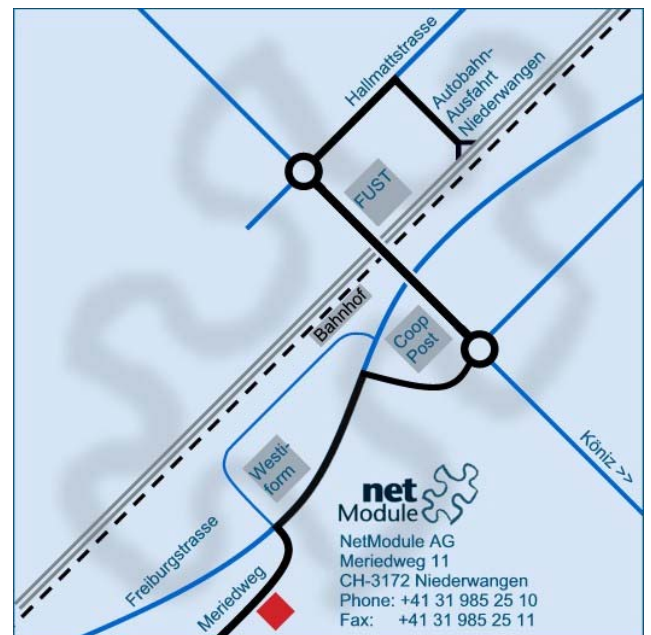

How to find us

N I E D E R W A N G E N

Address:

NetModule AG
Main Office
Meriedweg 11
CH-3172 Niederwangen
Switzerland
Tel.: +41 31 985 25 10
Fax: +41 31 985 25 11
Email: info@netmodule.com

Site Plans:

Niederwangen freeway overview

Niederwangen detailed view

Approach Description:

Approach by Car

Freeway A1 from direction Zurich, Basel, Lucerne or Lausanne.

A12 direction Freiburg, exit Niederwangen, left toward Niederwangen. At the first roundabout left, over the bridge, at the second roundabout right, continue toward Freiburg. At the company Westiform take left. The parking is possible along the road or use the assigned visitors parking lots in front of the buildings.

Freeway A12 from direction Freiburg.

Exit Niederwangen, left toward Niederwangen. At the first roundabout left, over the bridge, at the second roundabout right, continue toward Freiburg. At the company Westiform take left. The parking is possible along the road or use the assigned visitors parking lots in front of the buildings.

Airport Bern-Belp.

By taxi directly to Niederwangen or Bus/Airport-Taxi to Bern main station and then see approach by train.

Approach by train

Approach from Bern main station.

Uptown railroad S1 direction Freiburg or Flamatt – Laupen (ca. 7 minutes travel time). Exit at stop Niederwangen, by foot in direction Coop, at Coop right in direction Freiburg, at the company Westiform take left (ca. 7 minutes on foot)